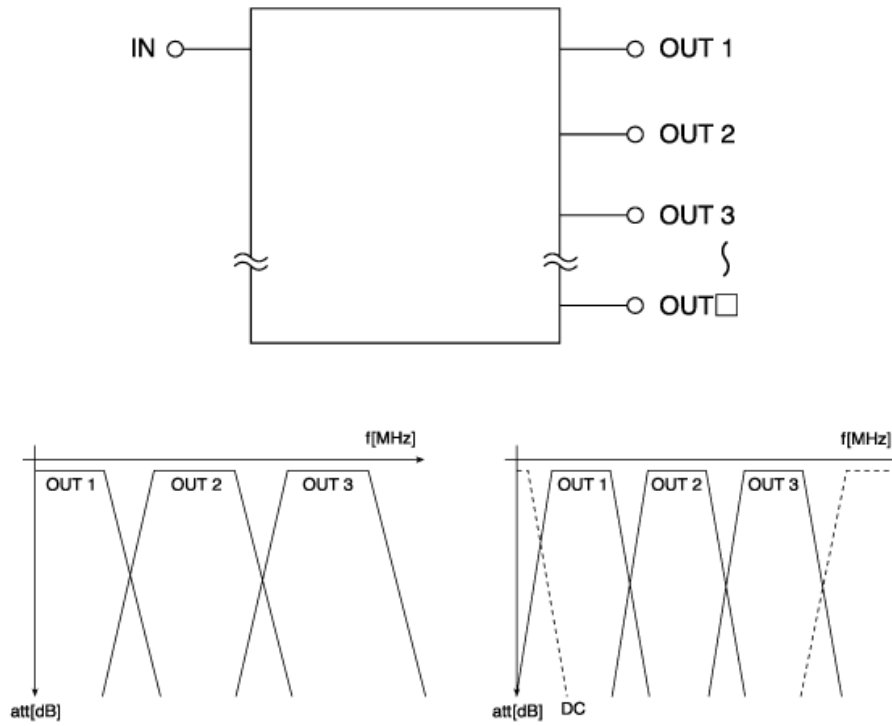

4 Port Duplexer & Multiplexer

For Reference Only

Filters are designed to your required specifications.

Applications

FWA, TRIAX, Radio Link, P-MP, Xdsl

Characteristics 1 (Typical)

Characteristics 2 (Typical)