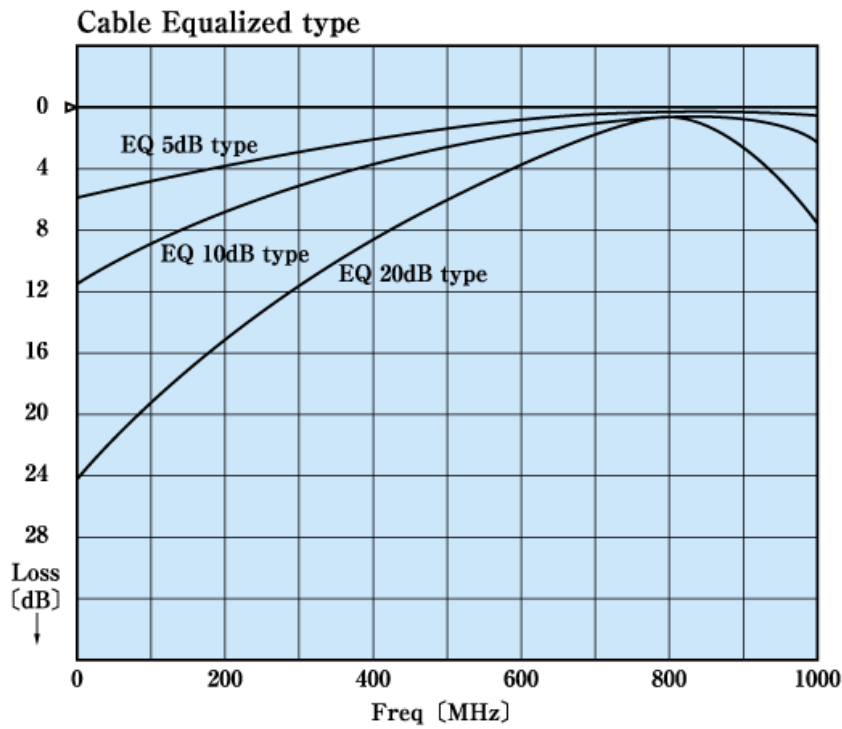

ATT EQ Attenuation Equalizer

For Reference Only

Equalizers are designed to your required specifications.

Applications

TRIAx, Radio Link, CATV

Characteristics 1 (Typical)

Characteristics 2 (Typical)

Characteristics 3 (Typical)