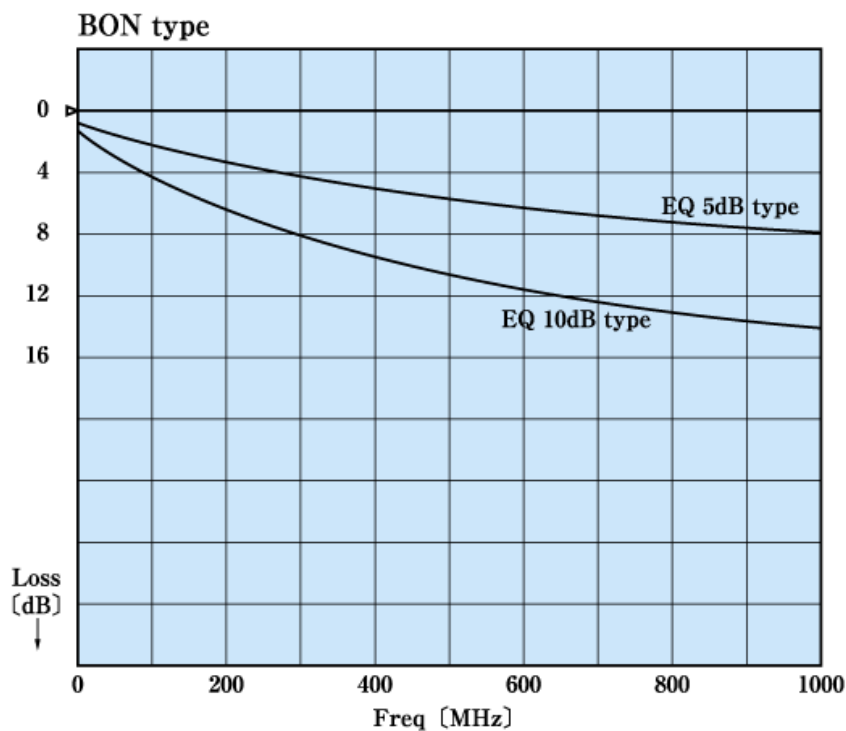

ATT EQ Attenuation Equalizer

For Reference Only

Equalizers are designed to your required specifications.

Applications

TRIAx, Radio Link, CATV

Characteristics 1 (Typical)

Characteristics 2 (Typical)

Characteristics 3 (Typical)

Characteristics 4 (Typical)